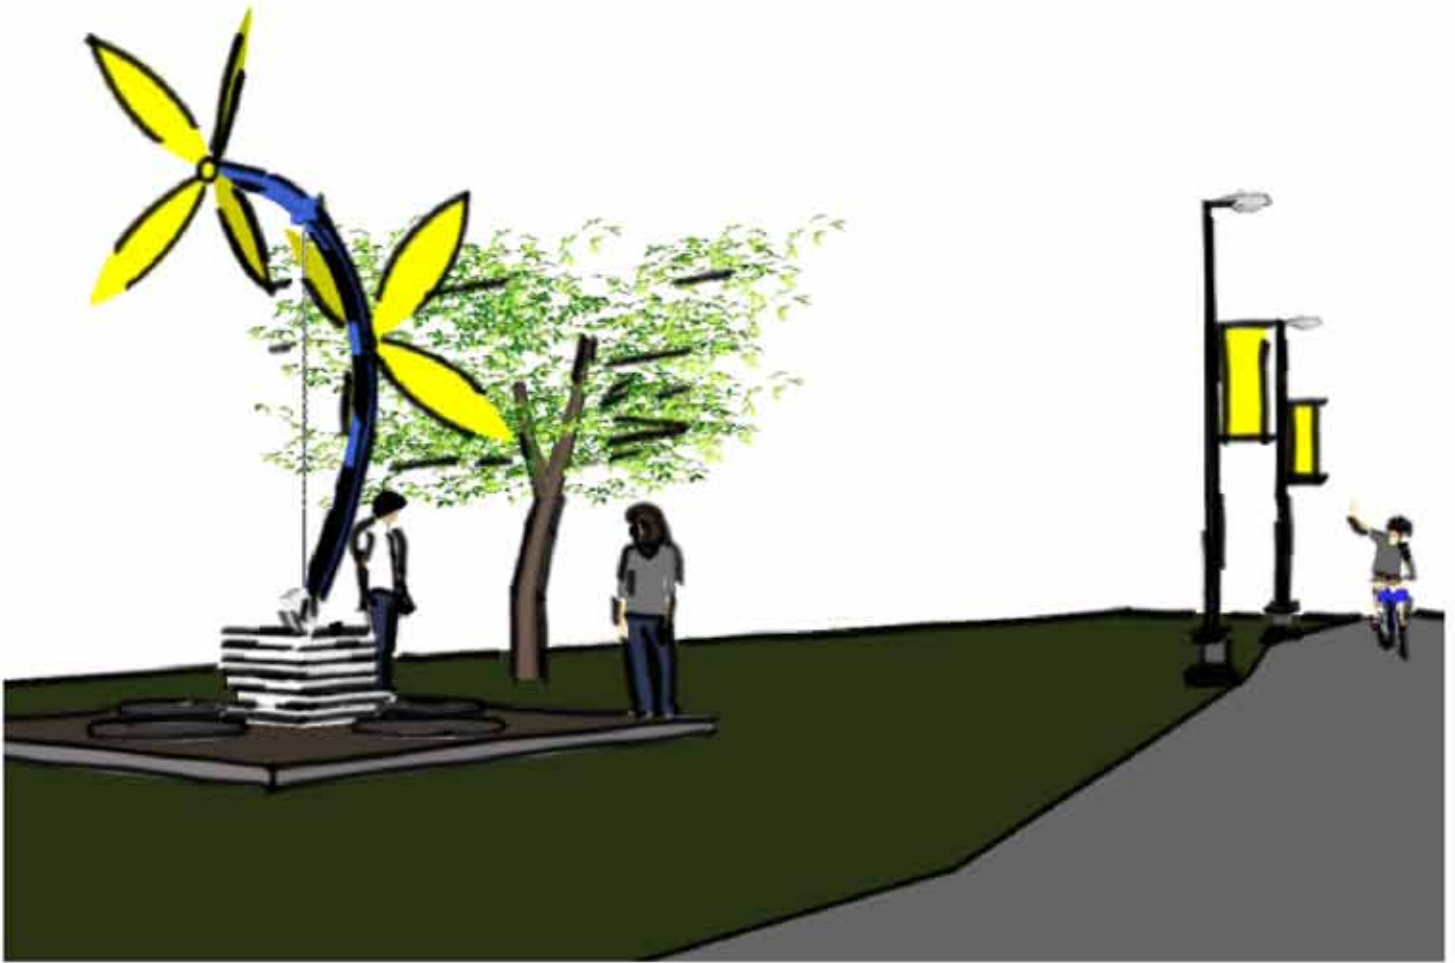

“Heart to Art”

Ruth Porter Park Sculpture Project

Robert Tebogo Schultz
Great Rivers Greenway
St. Louis Artworks

PERSPECTIVE